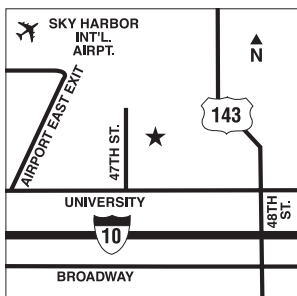

Courtyard by Marriott®
Phoenix, AZ

COURTYARD®
Marriott

STAY OUT OF
THE ORDINARY.

Courtyard by Marriott®

Phoenix Airport

2621 South 47th Street

Phoenix, AZ 85034

T 480.966.4300 F 480.966.0198

IT'S A NEW STAY.™

Directions

From Sky Harbor International Airport: Take East exit. Follow signs toward Hwy 143. Turn left (east) on University Dr. Turn left on 47th St.