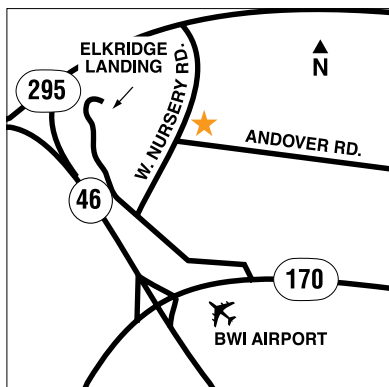

IT'S A NEW STAY.™

Directions

From Baltimore or Washington, DC:
Take I-295 (Baltimore-Washington Parkway) to the West Nursery Road exit. Go 1.5 miles to the Courtyard on your left-hand side.